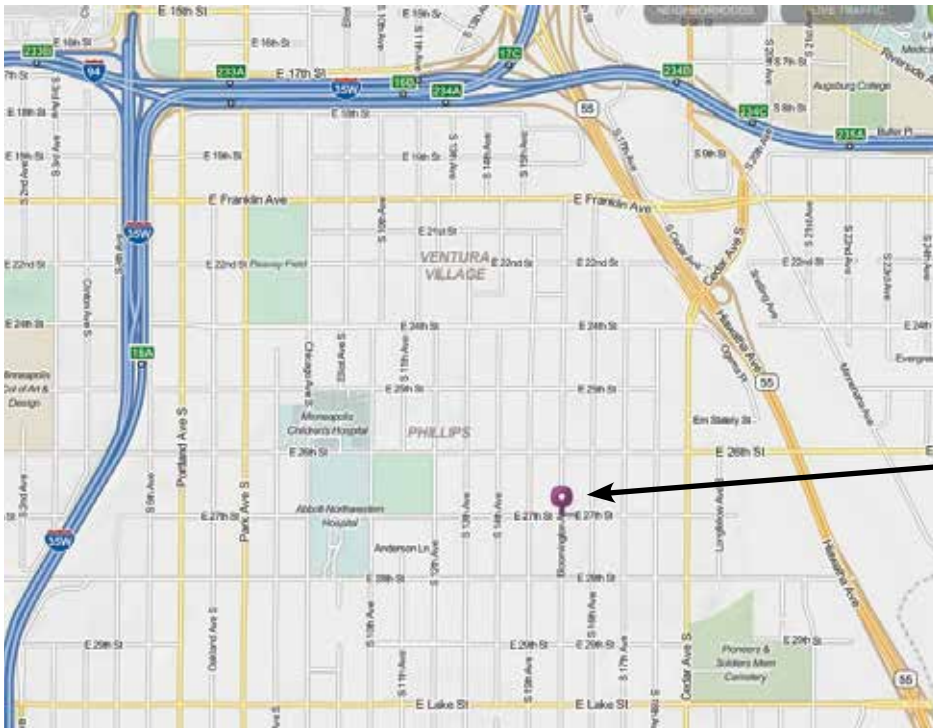

*Dan Pilla
preaching on Palm
Sunday explaining
the text of Luke
19, on Jesus entry
into Jerusalem.*

Rev Daisy Rader preaching at JICF

Rev van Dickerson praying at JICF Sunday service.

Van heads up our mens mentoring and discipleship ministry at JICF.

Rev Van Dickerson with Scott and Darren, who Van mentors

He also host Sat morning basketball at the Gym in the Oliver Ministry Center.

Many of you have asked where this building is located, it is in the heart of the Phillips neighborhood, (the most demographically diverse neighborhood in the U.S., 160 different languages according to the U.S. census.)